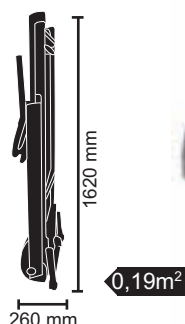

TFK | 555 SLIM

HRC-Heart Rate Control

PRE-ASSEMBLED

SPACE-SAVING

USER FRIENDLY
FOLDING SYSTEM

AIR
CUSHIONS

TFK-555 SLIM TECHNICAL DATA

Motor	2,50/3,75 HP DC (Peak)
Speed	0,8 - 18,0 Km/h with 0,1 km/h increasing
Incline	12% with 12-level motor incline
Running board	460 x 1370 mm - belt thickness 1,6 mm
Programs	1 manual, 12 pre-set, 3 user, 3 HRC, body fat tester
Max user weight	120 Kg
Shock absorption system	running board with 10 cushions - air cushions system
Rollers size	front ø50 mm - rear ø46 mm
Weight	60 Kg
Set up size	1770 X 740 X 1440 mm
Folded size	260 X 740 X 1620 mm
Frame	pre-assembled, nr. 2 moving wheels
Gross weight	66 Kg
Packing size	1850 x 800 x 330 mm
Compliances	CE-ROHS-EN957

CONSOLE

LCD display 113x63 mm blue backlight
 built-in wireless pulse receiver
 hand pulse sensors integrated into hand grips - chest belt optional
 handlebar speed/incline control
 quick touch speed: 3-6-9 Km/h
 quick touch incline: 3-6-9 %
Functions:
 speed-incline-pulse-distance-time-calories-current working program
 smartphone/tablet holder included