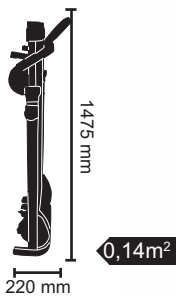

TFK | 155 SLIM

PRE-ASSEMBLED

SPACE-SAVING

TFK-155 SLIM TECHNICAL DATA

Motor	1,75/2,75 (Peak) HP DC
Speed	0,8 - 14,0 Km/h with 0,1 km/h increasing
Incline	manual with 3-level adjuster
Running board	400 x 1220 mm - belt thickness 1,6 mm
Programs	1 manual, 12 pre-set, body fat tester
Max user weight	100 Kg
Shock absorption system	running board with 8 cushions
Rollers size	front ø42 mm - rear ø42 mm
Weight	42 Kg
Set up size	1475 x 665 x 1335 mm
Folded size	665 x 220 x 1475 mm
Frame	pre-assembled, nr. 2 moving wheels
Gross weight	47 Kg
Packing size	1570 x 720 x 240 mm
Compliances	CE-ROHS-EN957

CONSOLE

LCD display 113X38 mm blue backlight
 hand pulse sensors integrated into hand grips
 handlebar speed and start/stop control

Functions:
 speed-pulse-distance-time-calories-current
 working program