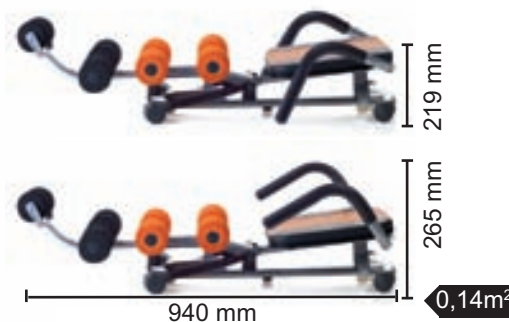

# AB | SMART

SPACE-SAVING

Abdominal bench with a very ergonomic design and a comfortable seat. Easy to use and ideal to train abdominals without straining back and neck. The space-saving folded system, strong and lightweight, makes the bench easy to store in any corner of the house. Ideal to lose weight and for people with back problems.

## AB-SMART TECHNICAL DATA

Max user weight	100 Kg
Weight	8 Kg
Set up size	640 x 540 x 660 mm
Folded size	940 x 540 x 265 mm
Packaging	poster box
Gross weight	9 Kg
Packing size	690 x 200 x 400 mm
Compliances	CE-ROHS-EN957