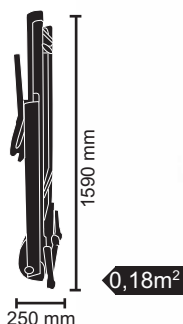

# TFK | 455 SLIM

HRC-Heart Rate Control

PRE-ASSEMBLED

SPACE-SAVING

USER FRIENDLY  
FOLDING SYSTEM

**AIR  
CUSHIONS**

## TFK-455 SLIM TECHNICAL DATA

Motor	2/3 (Peak) HP DC
Speed	0,8 - 16,0 Km/h with 0,1 km/h increasing
Incline	12% with 12-level motor incline
Running board	425 x 1270 mm - belt thickness 1,6 mm
Programs	1 manual, 12 pre-set, 1 HRC, body fat tester
Max user weight	110 Kg
Shock absorption system	running board with 12 cushions - air cushions system
Rollers size	front ø46 mm - rear ø42 mm
Weight	55 Kg
Set up size	1630 x 745 x 1430 mm
Folded size	250 x 745 x 1590 mm
Frame	pre-assembled, nr. 2 moving wheels
Gross weight	60 Kg
Packing size	1700 x 765 x 260 mm
Compliances	CE-ROHS-EN957

## CONSOLE

LCD display 113x63 mm blue backlight  
 built-in wireless pulse receiver  
 hand pulse sensors integrated into hand grips - chest belt optional  
 handlebar speed/incline control  
 quick touch speed: 3-6-9 Km/h  
 quick touch incline: 3-6-9 %  
**Functions:**  
 speed-incline-pulse-distance-time-calories-current working program  
 smartphone/tablet holder included