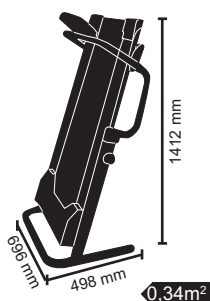

TFK | 100MAG

TFK-100-MAG TECHNICAL DATA

Incline	manual with 4-level adjuster
Running board	365 x 1150 mm - belt thickness 1,2 mm
Braking system	magnetic with 8-level resistance adjuster
Flywheel system	6 kg
Max user weight	100 Kg
Weight	21 Kg
Set up size	1382 x 696 x 1244 mm
Folded size	498 x 696 x 1412 mm
Frame	nr. 2 moving wheels
Gross weight	23,5 Kg
Packing size	1360 x 560 x 200 mm
Compliances	CE-ROHS-EN957

CONSOLE

LCD display 122x72 mm

hand pulse sensors integrated into hand grips

Functions:

speed-pulse-distance-time-calories-scan